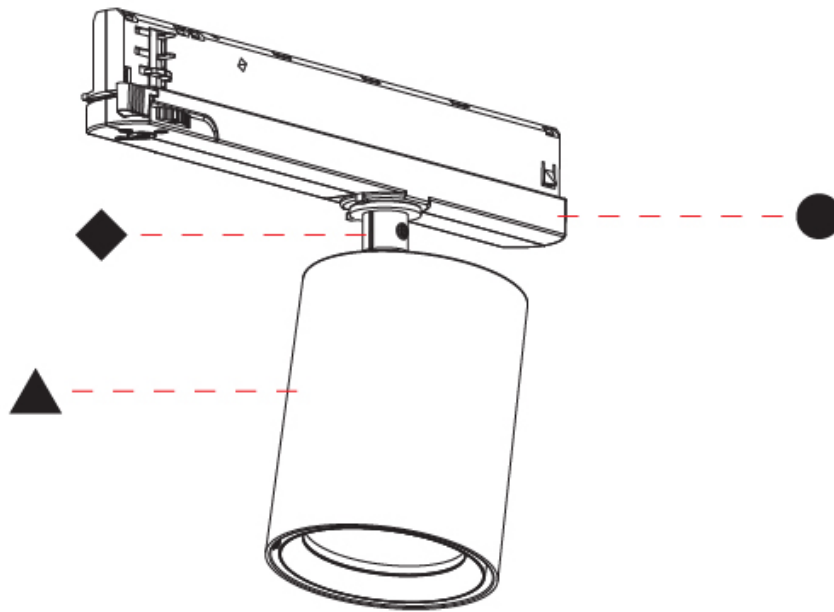

OPTICAL

Reflector: 20 / 32 / 54
Adjustability: Rotational 350°; Tilt 90°

RATINGS AND CERTIFICATIONS

Certified By: CSA Certified to UL and CSA Standards
IP rating: IP20

CENTRIQ IN TRACK

A3T218-

PROJECT	_____
TYPE	_____
SPECIFIER	_____
QUANTITY	_____
DATE	_____